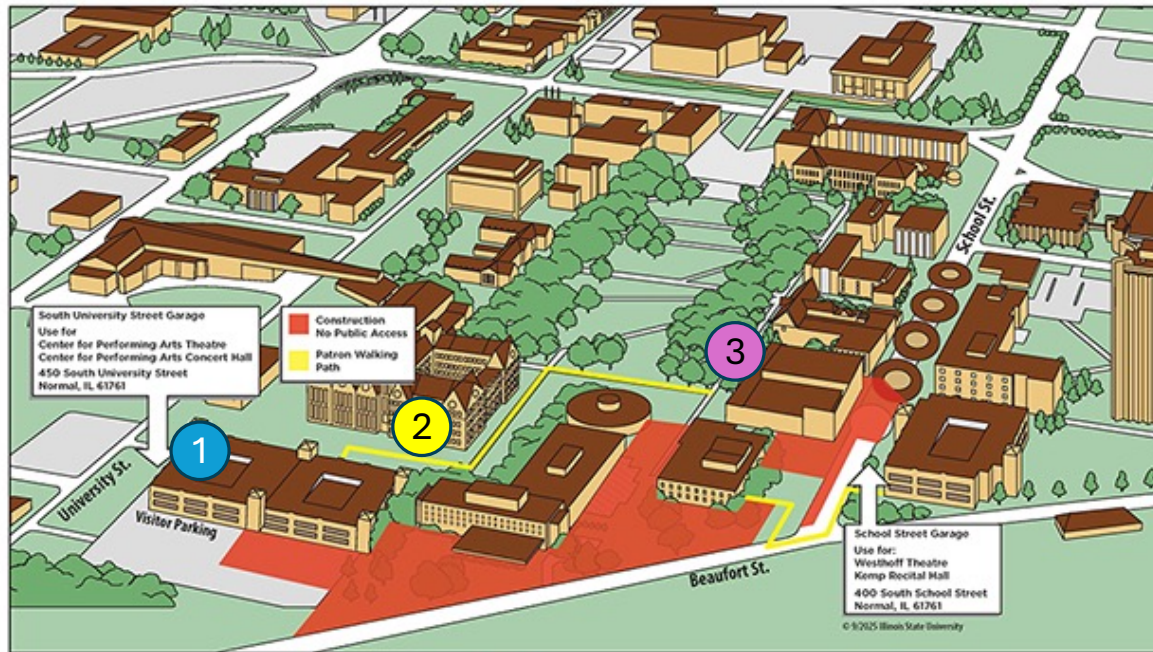

Best Access to CPA During Construction

- 1** Park in the South University Street garage using the northern entrance (450 S. University St)
- 2** Exit to the north and walk along path marked in yellow
- 3** Enter the CPA through the front doors and find your seat for an evening of *Rhythm & Brass* with the BBCI!

Note: the School Street Garage *should be* open, but there is **no access to the rear entrance of CPA** due to construction.

[map provided by ISU CPA]